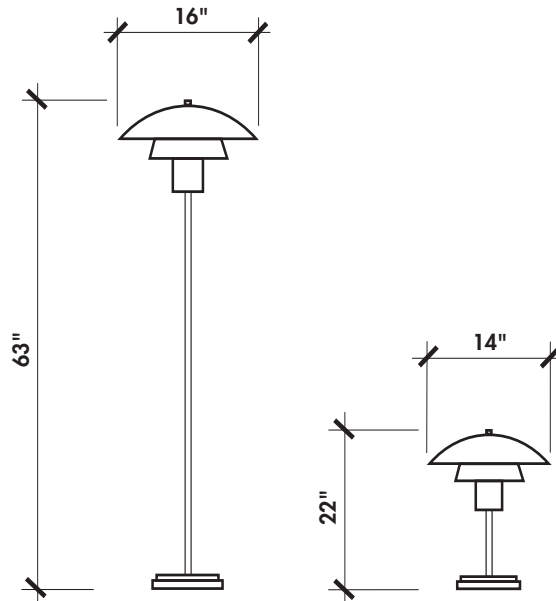

Shown with Luminous Dome and Satin Aluminum Finish

818 SERIES

FL-818-V1.0 FLOOR LAMP

While slightly larger in scale, the floor version of the 818 features the same clean lines, visual comfort and energy efficiency of its table lamp counterpart.

TL 818 & FL 818 OPTIONS

- **DOMES:** Choice of luminous recycled polyethylene or opaque metal dome. Specify **LD** or **MD**.
- **FAUX ALABASTER:** Luminous dome available with hand-applied finish.
- **DIMMING:** Advance electronic ballast with 100-15% dimming range.
- **CORD:** Two-conductor cord with polarized plug available in black or white. Specify **BLK** or **WHT**.

VARIATIONS (Call factory)

- Mixed or special finishes
- Variation in overall height
- Fixed mounting
- Eliminate switch

SPEC GUIDE

VERSION	CAT#	LAMP	FINISH	DOMES	CORD	OPTIONS
<input type="checkbox"/> TL TABLE	<input type="checkbox"/> 818-V1.0	CF1/26	<input type="checkbox"/> SA	<input type="checkbox"/> LD	<input type="checkbox"/> BLK	<input type="checkbox"/> FAUX
<input type="checkbox"/> FL FLOOR			<input type="checkbox"/> SB	<input type="checkbox"/> MD	<input type="checkbox"/> WHT	<input type="checkbox"/> DIM
			<input type="checkbox"/> AB			

SAMPLE SPEC: TL-818-CF1/26-SB-LD-WHT-FAUX