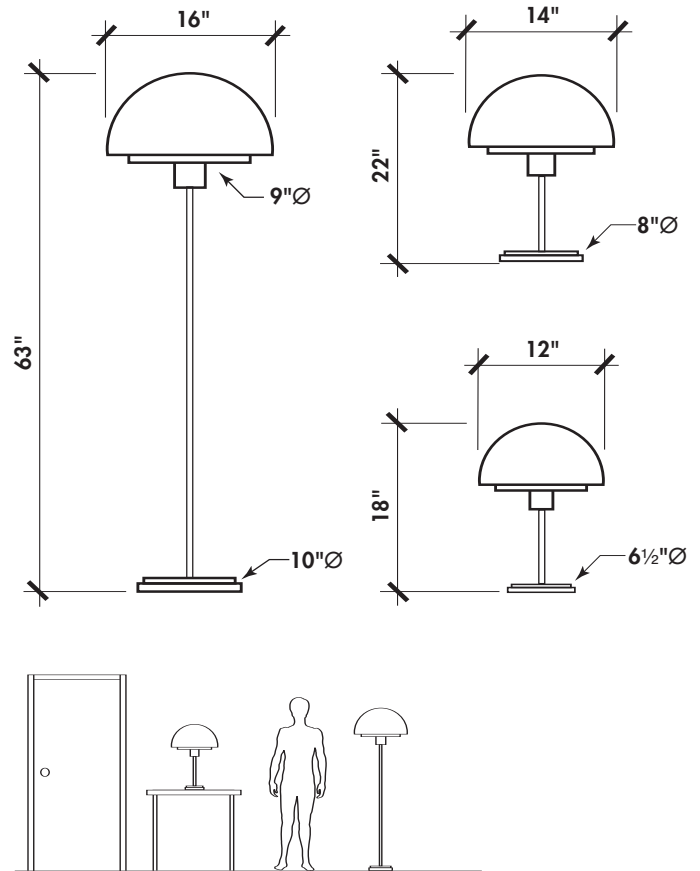

### FL-807-V1.0 FLOOR LAMP

The floor version exhibits the same aesthetic quality and energy efficiency as its table lamp counterpart with a slightly larger dome.

### TL 807 & FL 807 OPTIONS

- **TABLE LAMP SIZE:** Available in 14"Ø or 12"Ø.
- **FAUX ALABASTER:** Luminous dome available with hand-applied finish. Specify **FAUX**.
- **DIMMING:** Advance electronic ballast with 100-15% dimming range. (Available Summer 2006.)
- **CORD:** Two conductor cord with polarized plug available in black or white. Specify **BLK** or **WHT**.