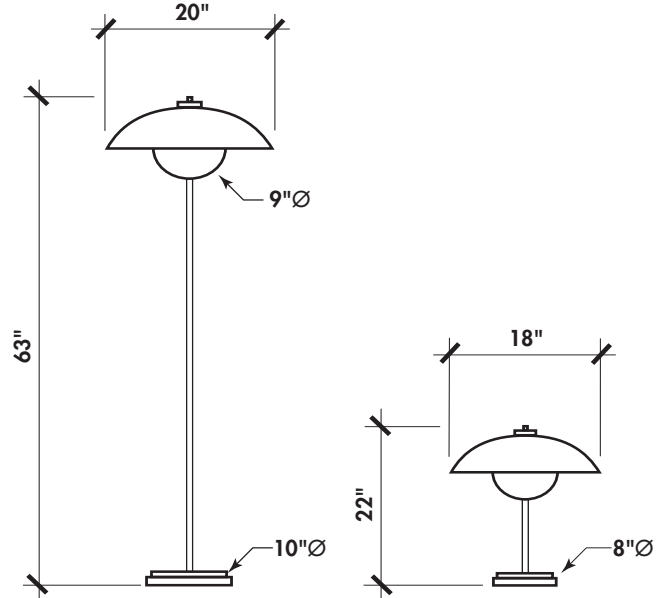

Shown with Satin Aluminum Finish

806 SERIES

FL-806-V1.0 FLOOR LAMP

The floor lamp version of this design offers the same comfortable energy-efficient illumination as the table lamp. While it is slightly larger in scale, it offers the same finishes and the choice of metal or luminous dome.

TL 806 & FL 806 OPTIONS

- **DOMES:** Choice of Luminous Dome, specify suffix **LD**, or Metal Dome, specify suffix **MD**. Metal dome is painted white on the underside.
- **FAUX ALABASTER:** Luminous dome available with hand-applied finish. Specify **FAUX**.
- **DIMMING:** Advance electronic ballast with 100-15% dimming range.
- **CORD:** Two conductor cord with polarized plug available in black or white. Specify **BLK** or **WHT**.

VARIATIONS (Call factory)

- Mixed or special finishes
- Variation in overall height
- Fixed mounting
- Eliminate switch

SAMPLE SPEC: TL-806-V1.0-CF2/26-SB-LD-WHT-FAUX