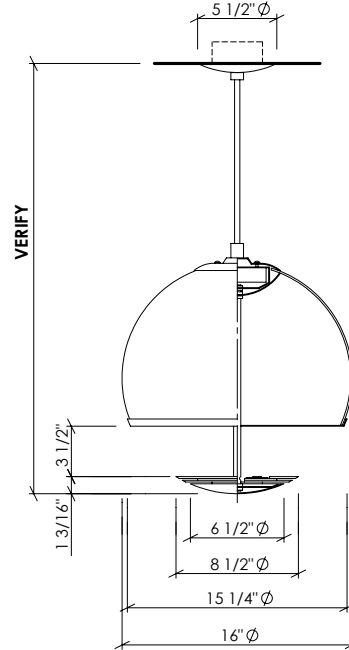

366

LUMINOUS GLOBE PENDANT