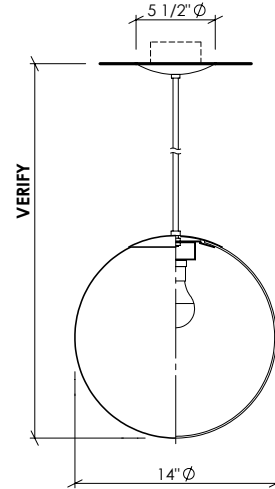

364 UPDATED 9/16

LUMINOUS GLOBE PENDANT