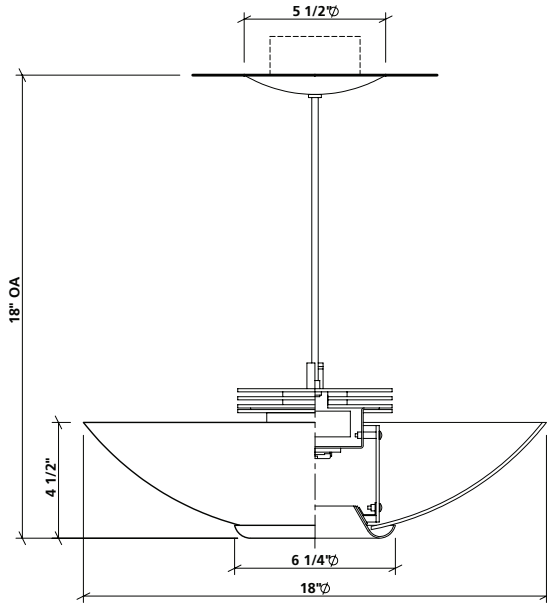

363

PHOTOMETRICS

Lighting Laboratory Report L07120302
Fixture Efficacy: 52lm/w
66% Downlight & 34% Uplight
Note: New LED array has 710 more lumens, or 50%. Adjust light levels accordingly.

OPTIONS

FAUX: Hand applied faux finish available.

STEM: Available with metal stem and swivel canopy, specify **STEM**.

NOTE: Remote emergency not available for LED.

MOUNTING: Standard J-box or plaster ring.

WEIGHT: 5 lbs

VARIATIONS / MODIFICATIONS

- Special finishes
- Addition of decorative detail
- Different bowl size

NOTE: Standard electronic driver is multi-volt and is triac 0-10V dimmable.

SPEC GUIDE

SAMPLE SPEC: 363-LED/17-277-SAL-FAUX

CAT#	LAMPING	VOLT	FINISH	OPTION
☐ 363	☐ LED/16	☐ 120	☐ SAL	☐ FAUX
		☐ 277	☐ SB	☐ STEM
			☐ AB	
			☐ CCP	

Our fixtures are handcrafted here in the USA using the highest quality materials.