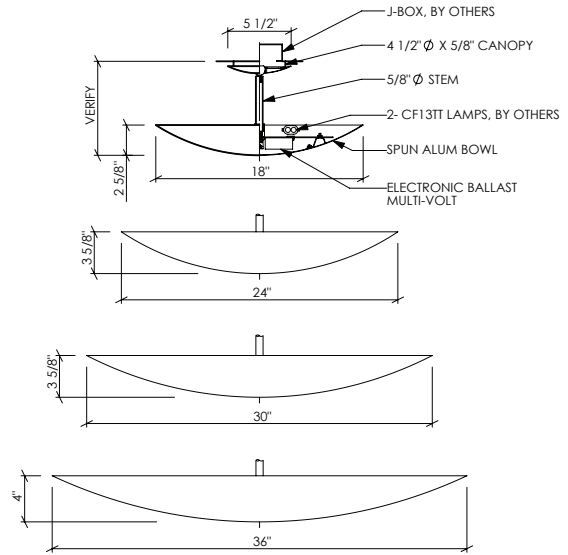

30": 4-CF26 or 32WTT, GX24q base or 3-100W A-19.

36": 4-CF26,32 or 42WTT, GX24q base or 3-150W A-19

Lamps not included.

DESIGN: GROSS WOOD

316

Shown in Matte White with 24" hang height

OPTIONS

DIMMING: Lutron and Advance dimming available.

EMERGENCY BATTERY PACK: Remote mounted EBP, specify **REM**.

HANG HEIGHT: Standard overall hang height is 7" or 24" (ceiling to bottom of fixture). There is an additional charge for hang heights greater than standard. Standard canopy will accommodate a sloped ceiling of 40 degrees.

MOUNTING: Standard J-box or plaster ring. Safety cable provided

WEIGHT: 18" 8 lbs
 24" 10 lbs
 30" 12 lbs
 36" 15 lbs

VARIATIONS / MODIFICATIONS

- Special finishes
- Different bowl sizes
- Addition of decorative detail