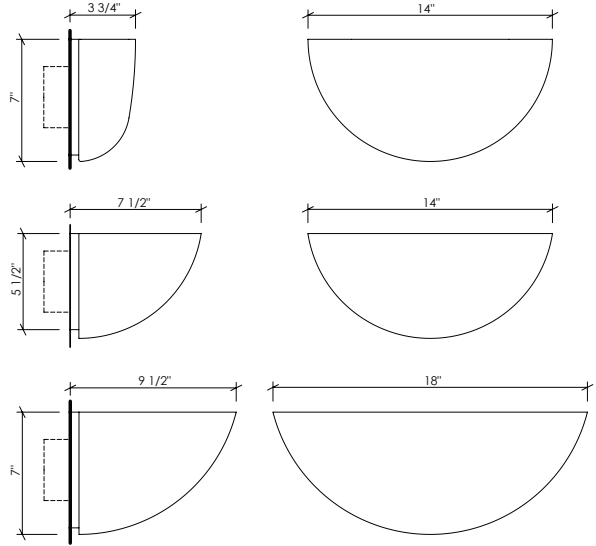

520-14 520-18 521