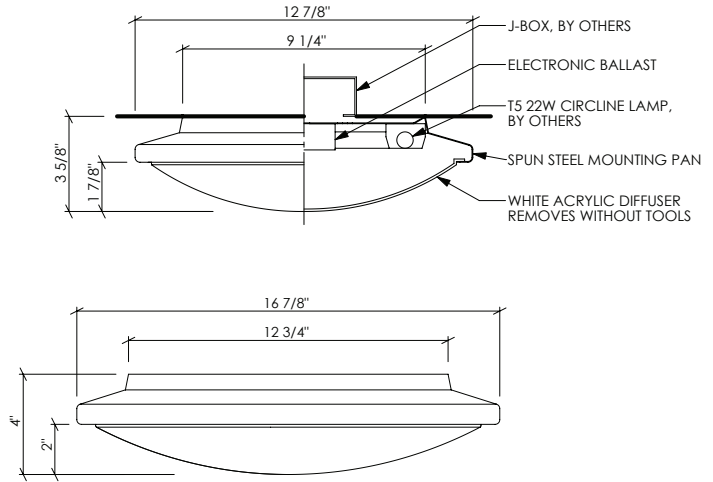

110-13 110-17 LUMINOUS BOWL

PHOTOMETRICS

Lighting Sciences Report No. 26214
Fixture tested with 1-CF26W rated at 1800lm.
Fixture Efficiency: 31.5%
Distribution for LEDs is the same; adjust rated lumens accordingly.