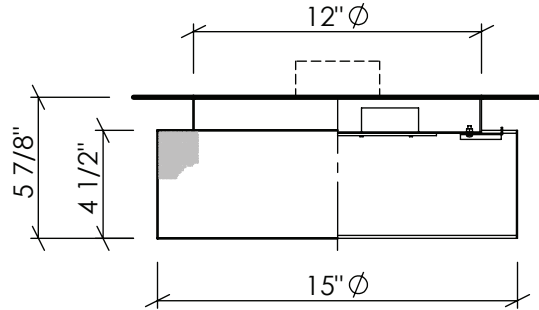

### PHOTOMETRICS

Lighting Sciences Report No. L091404201  
 Fixture Efficacy: 49 lm/w  
 Fixture was tested with 2-14W LEDs rated at 1430lm each; new LEDs are 14W and 1650lm or 15% more. Adjust light levels accordingly.