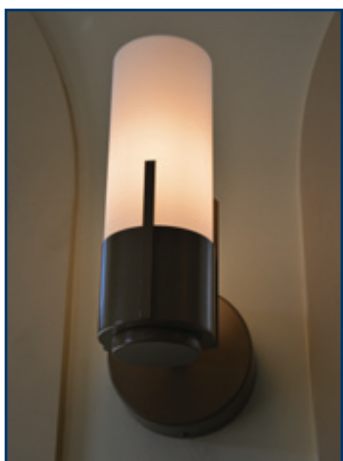

460 Roland Way
Oakland, CA 94611
phone 510.357.0171 fax 510.357.3832

WORK IN PROGRESS Shop Photos

As a manufacturer of decorative architectural lighting we, unfortunately, do not get to see all the fixtures we produce in the setting of intended application. We photograph fixtures that are unusual, significant in their use of materials or employ exquisite design. Many of the fixtures constructed are a result of collaboration with a designer or architect. Our collective experience of hand crafting fixtures for decades, ensures **Borden Lighting** is a resource for the design community. This foundation allows us to offer modified standard fixtures, tailored to the specific requirements of a project. Pictures here showcase fixtures as they are assembled, tested and packed for shipping. For more information ask your local rep or contact the factory directly by clicking on the link below.

5D-2909

E-mail a question or comment