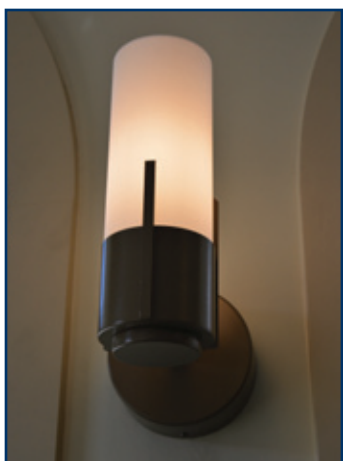

460 Roland Way
Oakland, CA 94611
phone 510.357.0171 fax 510.357.3832

WORK IN PROGRESS Shop Photos

As a manufacturer of decorative architectural lighting we, unfortunately, do not get to see all the fixtures we produce in the setting of intended application. We photograph fixtures that are unusual, significant in their use of materials or employ exquisite design. Many of the fixtures constructed are a result of collaboration with a designer or architect. Our collective experience of hand crafting fixtures for decades, ensues **Borden Lighting** is a resource for the design community. This foundation allows us to offer modified standard fixtures, tailored to the specific requirements of a project. Pictures here showcase fixtures as they are assembled, tested and packed for shipping. For more information ask your local rep or contact the factory directly by clicking on the link below.

5D-2909

E-mail a question or comment