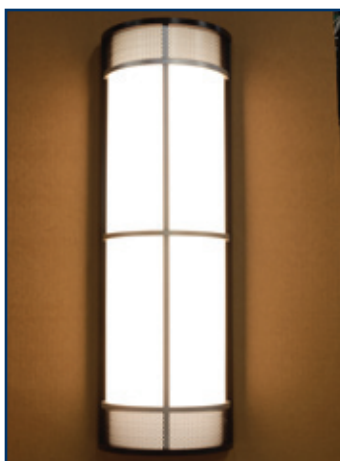

460 Roland Way
Oakland, CA 94611
phone 510.357.0171 fax 510.357.3832

WORK IN PROGRESS Shop Photos

As a manufacturer of decorative architectural lighting we, unfortunately, do not get to see all the fixtures we produce in the setting of intended application. We photograph fixtures that are unusual, significant in their use of materials or employ exquisite design. Many of the fixtures constructed are a result of collaboration with a designer or architect. Our collective experience of hand crafting fixtures for decades, ensures **Borden Lighting** is a resource for the design community. This foundation allows us to offer modified standard fixtures, tailored to the specific requirements of a project. Pictures here showcase fixtures as they are assembled, tested and packed for shipping. For more information ask your local rep or contact the factory directly by clicking on the link below.

M530

E-mail a question or comment