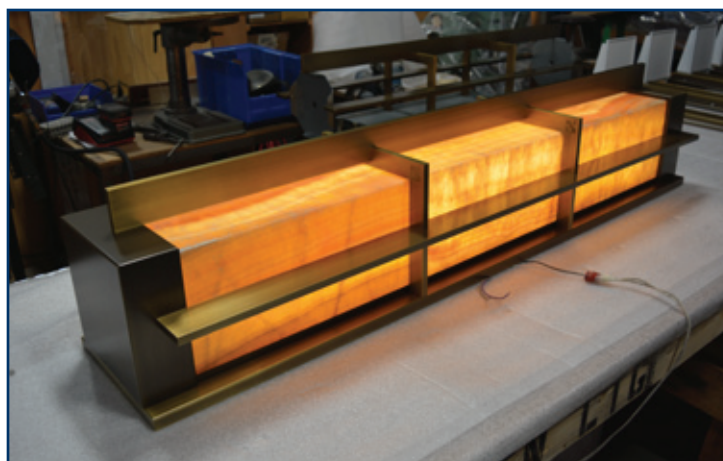

5D-3371

Amber Onyx & Oxidized Brass