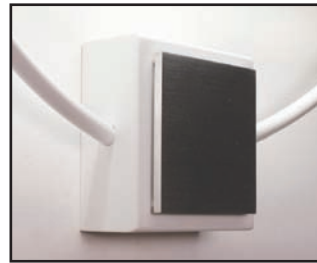

NEW PRODUCTS

Borden Lighting is proud to introduce three new fixtures: The 311 Pendant, 500 Interior Wall Mount and 718 Exterior Wall Mount. Clicking on any image will take you to the catalog page.

311 Series: This new pendant offers a contemporary shape in a very low profile. It is well suited for task as well as ambient lighting applications, providing strong uplight and diffuse, soft downlight, that is glare-free.

E-mail a question or comment.

500 Series: This new wall mounted fixture offers a unique shape that delivers very efficient up and downlight that is glare-free. Available with a standard T5 or T5HO. This fresh design can be a companion to other linear fixtures, while complying with ADA.

718 Series: This fixture fills out the family of our wedge shaped fixtures with an ADA version. Available for CF or LED and a variety of finishes.