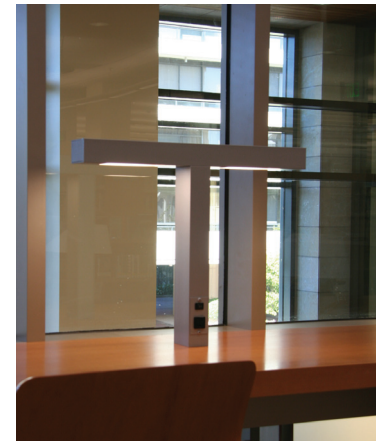

Design
Sustainability
Value

CEILING

SMALL PENDANT

PENDANT

INTERIOR WALL

EXTERIOR WALL

HAUSLIGHTS

FEATURED PROJECT

Join Our List
Enter Email Here:

Powered by: SafeSubscribe

CUSTOM GALLERY

APPLICATION GALLERY

SPEC GUIDE

PHOTOMETRICS

KEY TO APPRECIATIONS

LEARN MORE

CUSTOM LIGHTING

A gallery of application photos.

CEILING/PENDANT

WALL MOUNTED

LIBRARY

POST/BOLLARD

Click [HERE](#) to learn more about
THE ART & CRAFT OF CUSTOM LIGHTING

Clicking [HERE](#) will give you a short overview of the
process of developing an idea for a custom lighting fixture.