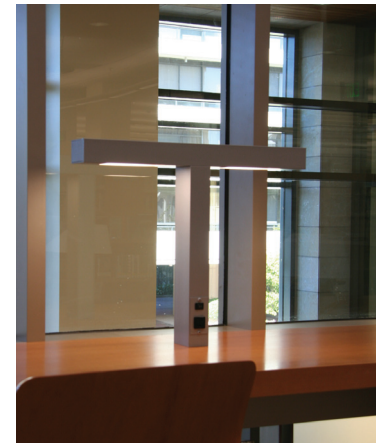

Design
Sustainability
Value

CEILING

SMALL PENDANT

PENDANT

INTERIOR WALL

EXTERIOR WALL

HAUSLIGHTS

FEATURED PROJECT

Join Our List
Enter Email Here:

Powered by: SafeSubscribe

CUSTOM GALLERY

APPLICATION GALLERY

SPEC GUIDE

PHOTOMETRICS

KEY TO APPRECIATIONS

LEARN MORE

CUSTOM LIGHTING

A gallery of application photos.

CEILING/PENDANT

WALL MOUNTED

LIBRARY

POST/BOLLARD

Click [HERE](#) to learn more about
THE ART & CRAFT OF CUSTOM LIGHTING

Clicking [HERE](#) will give you a short overview of the
process of developing an idea for a custom lighting fixture.