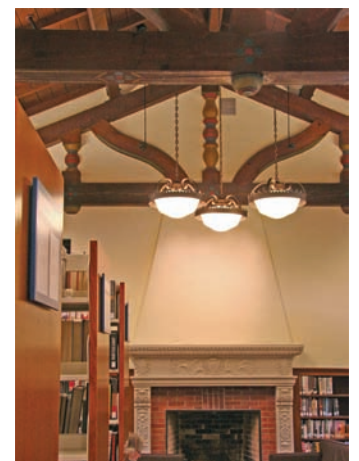

Recreated Pendants 3D-2608