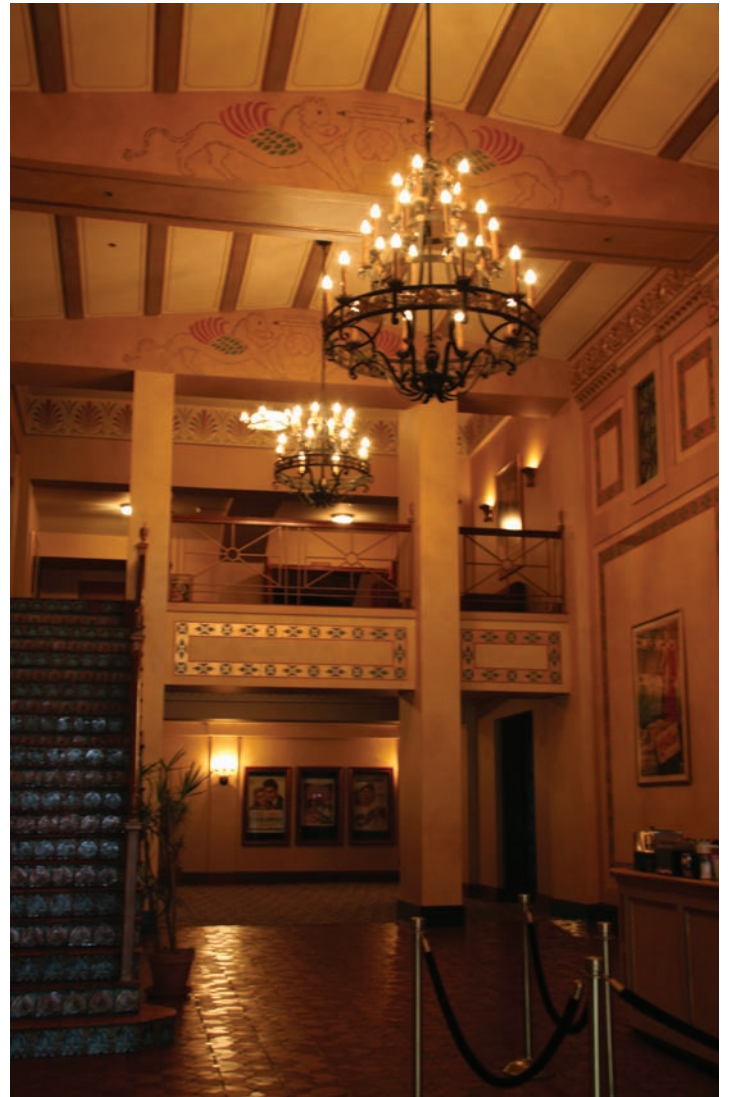

CUSTOM GALLERY - CEILING/PENDANT

PROJECT: Stanford Theater - Palo Alto, CA
ARCH: BAR Architects
(2005)