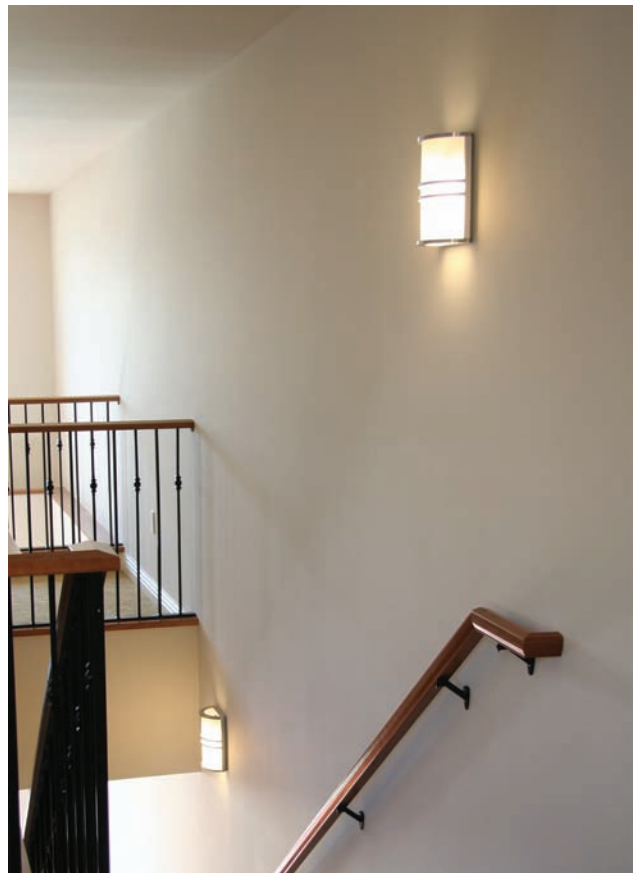

APPLICATION GALLERY - INTERIOR WALL 530

**PROJECT:** 100 Pine St. - San Francisco, CA  
Owner Specified

**PROJECT:** Napa Riverfront - Napa, CA  
**ARCH:** Johnson Lyman Architects - Walnut Creek, CA  
**LTG DES:** Lumen Works - Oakland, CA