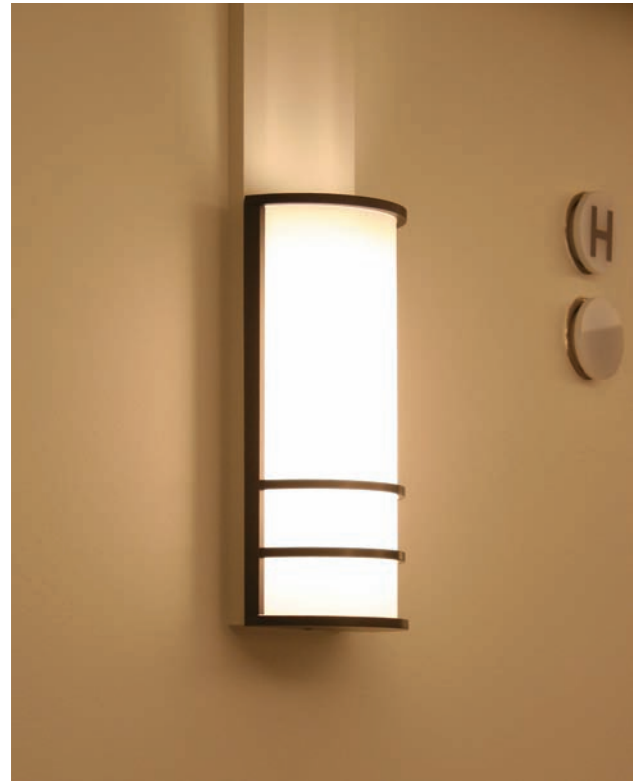

APPLICATION GALLERY - INTERIOR WALL 530

**PROJECT:** 100 Pine St. - San Francisco, CA  
Owner Specified

**PROJECT:** Napa Riverfront - Napa, CA  
**ARCH:** Johnson Lyman Architects - Walnut Creek, CA  
**LTG DES:** Lumen Works - Oakland, CA