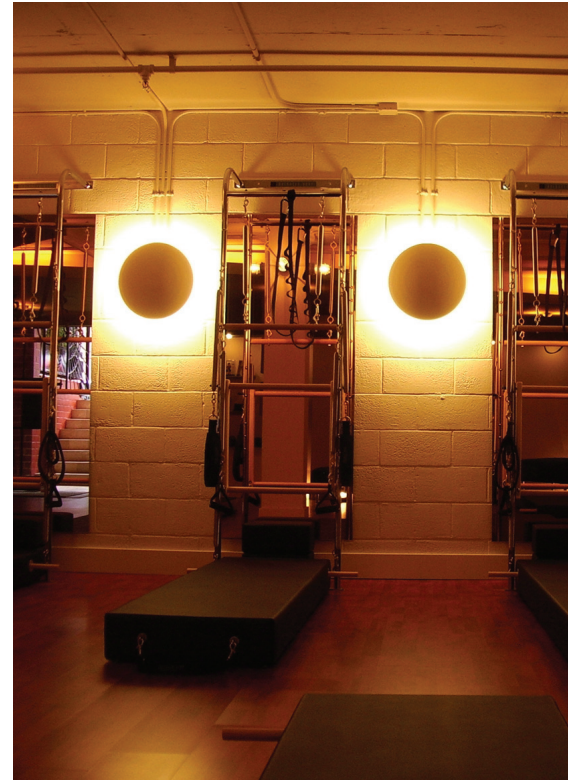

APPLICATION GALLERY - PENDANT 316

PROJECT: Mercury Fitness - San Francisco, CA
Owner specified

316-30

M316-24

PROJECT: Residence
San Francisco, CA
INT DES: Beardsley / Weiss
San Francisco, CA

316-36

PROJECT: Residence
New York, NY
LTG DES: Staci Ruiz